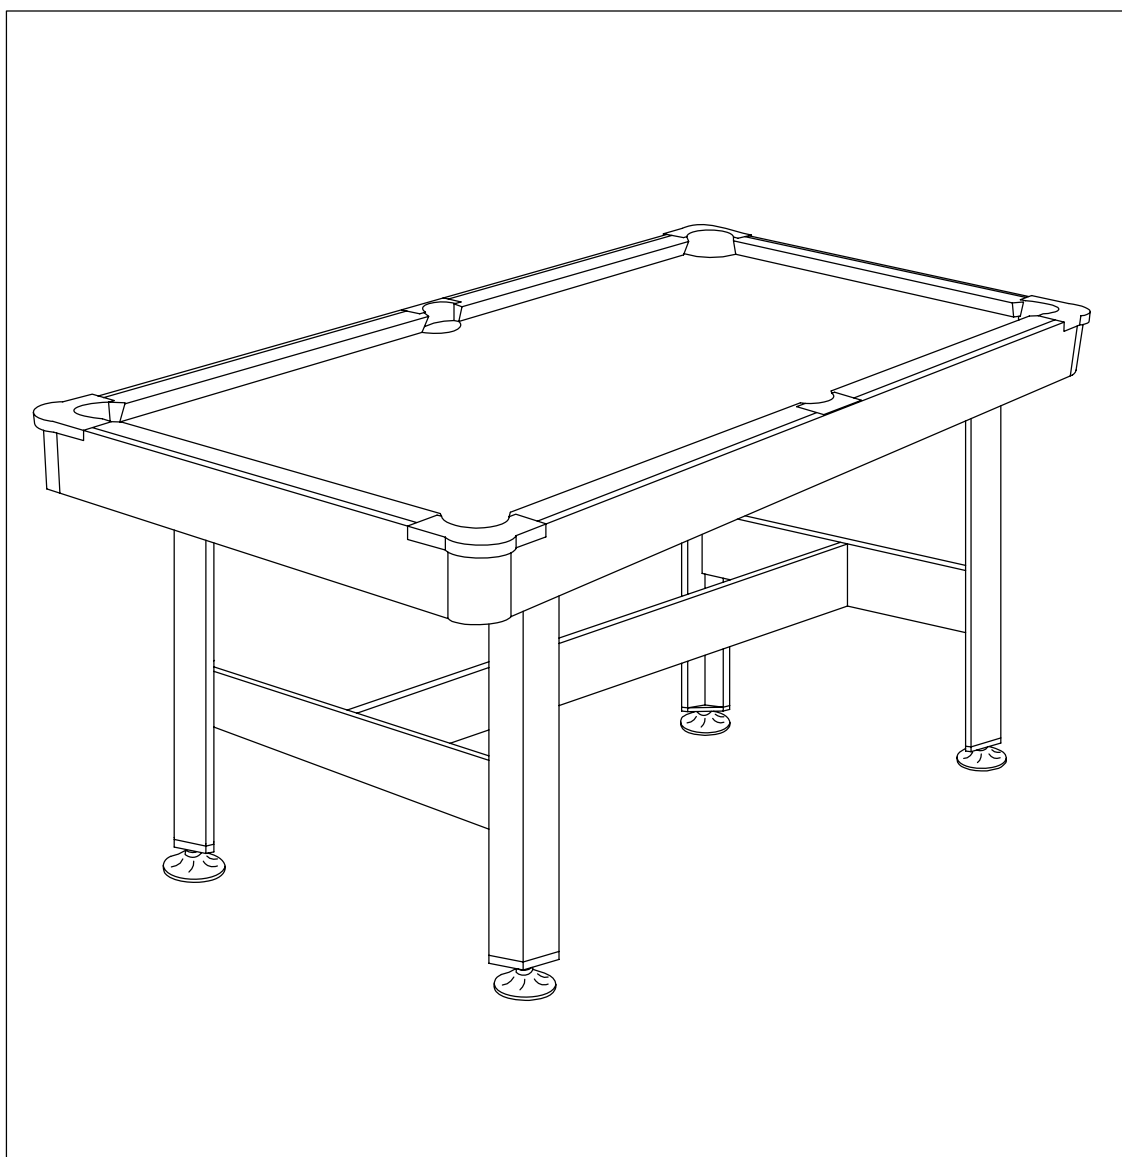

# POOL TABLE

ITEM NO.:6030.150

# PART LIST

<p>#1</p>  <p>Main frame 1 piece</p>	<p>#2</p>  <p>Leg 4 pieces</p>	<p>#3</p>  <p>Side panel 1 piece</p>	<p>#4</p>  <p>End panel 2 pieces</p>
<p>#5</p>  <p>Leg Leveler 4 pieces</p>	<p>#6</p>  <p>5/16"X1-1/2" Bolt 8 pieces</p>	<p>#7</p>  <p>5/16"X19mm Washer 8 pieces</p>	<p>#8</p>  <p>T4X3/4" Screw 8 pieces</p>
<p>#9</p>  <p>T4X2" Screw 4 pieces</p>	<p>#10</p>  <p>Billiard balls 1 Set</p>	<p>#11</p>  <p>Cue stick 2 pieces</p>	<p>#12</p>  <p>Triangle 1 piece</p>
<p>#13</p>  <p>Brush 1 piece</p>	<p>#14</p>  <p>Chalk 2 pieces</p>	<p>#15</p>  <p>Wrench 1 piece</p>	